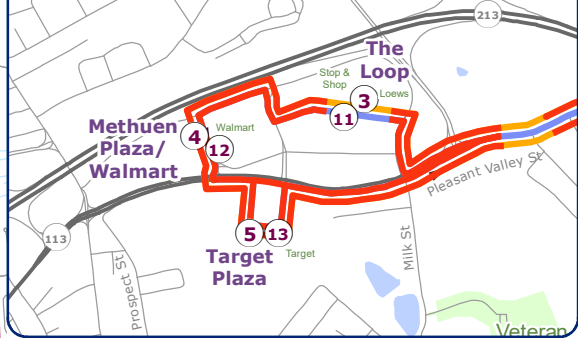

Methuen Loop Detail Map

Legend

- Time Point
- Inbound Bus Route
- Outbound Bus Route
- No Stop Zones
- Municipal Boundary

NORTH

0 0.25 0.5 1 Miles